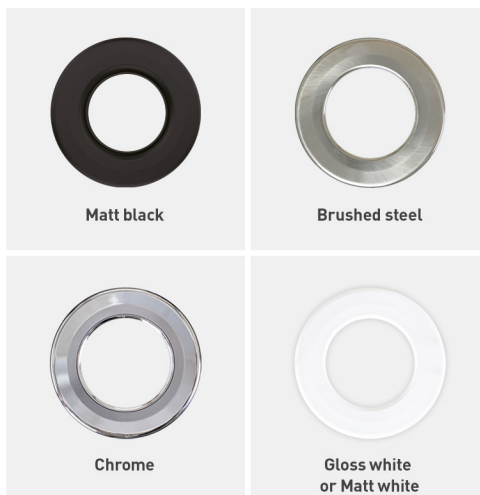

DOWNLIGHTS SPECIFICATION SHEET

H4 Pro bezels

Twist & lock system makes changing bezels quick, clean and easy

INSTALLATION INFORMATION

Construction Material	Plastic
Weight	10g

USE WITH

H4 Pro downlight range	Sold separately
------------------------	-----------------

PRODUCT CODES

Product code	Finish	Short Description
RB442BS	Brushed steel	Twist & lock system makes changing bezels quick, clean and easy
RB442CR	Chrome	Twist & lock system makes changing bezels quick, clean and easy
RB442WH	Gloss white	Twist & lock system makes changing bezels quick, clean and easy
RB442MW	Matt white	Twist & lock system makes changing bezels quick, clean and easy
RB442BLK	Matt Black	Twist & lock system makes changing bezels quick, clean and easy

Twist & lock system makes interchanging bezels quick, clean and easy

Can be fitted after decoration is complete

Matt white bezels can be painted with a wide range of paints designed for domestic ceiling use

Sold in multiples of two

Ø90mm