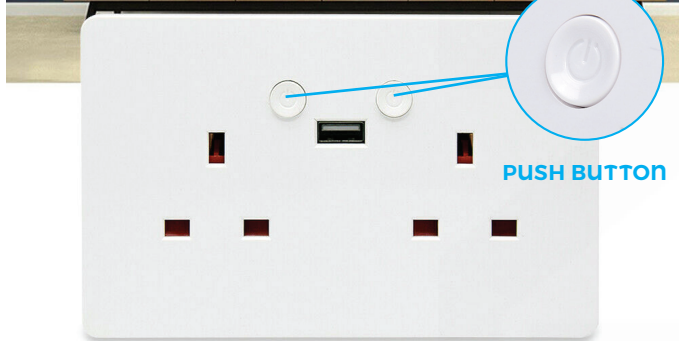

SMART WI-FI DOUBLE SOCKETS WITH USB

SKU Code: SHA5302

Wi-Fi wall socket connects to the Internet through WiFi network and controls the power of home appliances, smartphone or other devices can control the socket and track the status of the wall socket at any place where network is available, one device can support more than one WiFi wall socket controller. WiFi wall socket using Smart Link net technology you can easily access settings, besides, it has timing function you can DIY for your favorite and power indicator for your energy tracking, let you have fun on local or remote control your home appliances, enjoy with it.

Specifications

Color	White
Size	(L)146*(W)90*(H)29mm
Weight	198g
Material	PC
Voltage range	90-250V AC
Max current	13A
Wireless frequency	2.412-2.484GHz
Wireless IEEE standards	IEEE 802.11b/g/n
Security type	WEP61/WEP128/TKIP/CCMP(AES)
Security mechanism	WEP/WPA-PSK/WPA2-PSK
Wireless consuming	≤0.3W
Working condition	Temp:-30~60°C

British standard double hole, independent sub-control