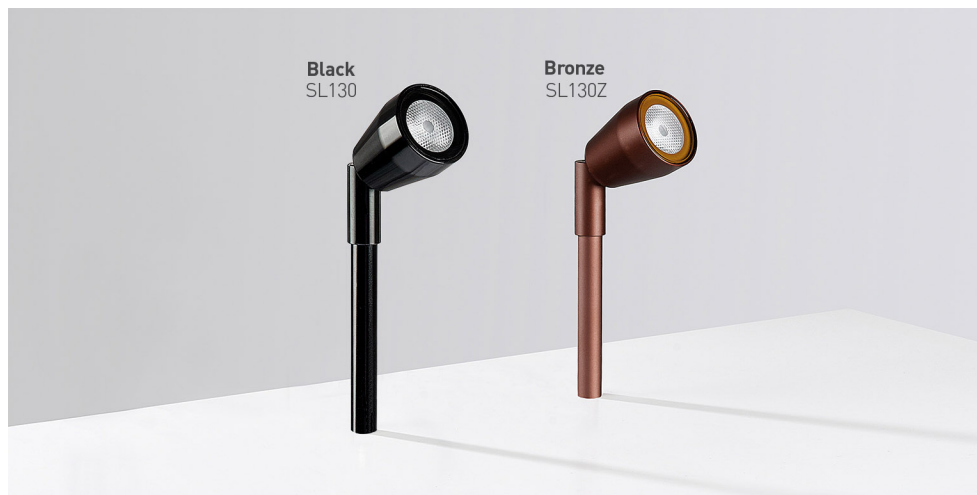

## SL130

1W LED spike light

### FEATURES

IP rating	IP65
Colour flexibility	Fixed colour
Tilttable	90°
Input	350mA / 700mA
LED Lifetime	70,000h L70 B10
CRI	>80Ra
SDCM	3SDCM

### FEATURES & BENEFITS

Long spike included for extra stability

Robust cable for outdoor use

Small & discreet

IP65 allows for use in exterior spaces

The Spike Lights can be run on 350mA or 700mA drivers

## SL130

The SL130 is our smallest, most stylish and most discreet spike light for installing by pathways or among the flower beds of your garden. The casing and spike are made from anodised aluminium making them ideal for long periods outside. Using a 1W high-power LED and available in three colour temperatures; 2700K, 3000K and 4000K, this subtle spike light will enhance any environment.