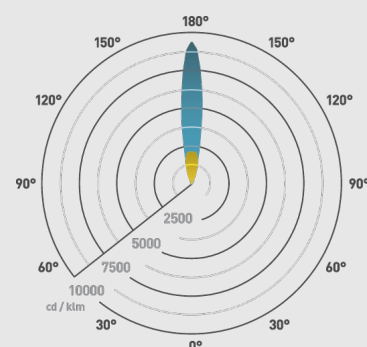

ACCESSORIES

JB2 / JB4 / JB6	Waterproof junction box / Gel filled waterproof connectors	Sold Separately
PDC/GRID DIMMER	1-10V dimmer module	Sold Separately
GH220	Simple hood to reduce glare whilst maintaining a good light distribution	Sold Separately
GS220	Stylish, baffle-style snoot, perfect for creating a moonlighting effect	Sold Separately

Beam angle: 40°