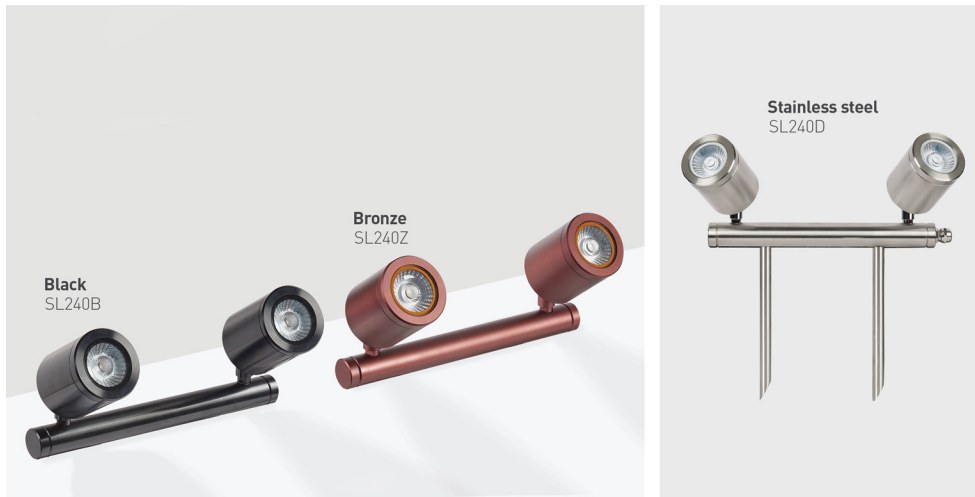

## SL240

Mains voltage LED twin bar spike light

### FEATURES

IP rating	IP65
Colour flexibility	Fixed colour
Tilttable	90°
Rotation angle	330°
Input	220-240V 50/60Hz
LED Lifetime	70,000h L70 B10
CRI	>80Ra
SDCM	3SDCM

### FEATURES & BENEFITS

Adjustable bar-mounted twin heads, ideal for discreet illumination of shrubbery, trees and other landscape features

Easily ground mounted with two spikes and single cable for quick installation

Elegant and discreet black and bronze finishes

Mains voltage for easy installation

Highly efficient: up to 93lm/W

7-year warranty