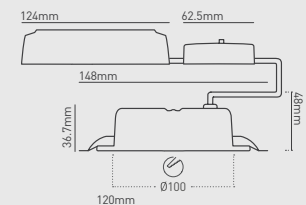

All specifications are believed to be valid at the time of going to print and are subject to change without notice. Allow for ±5% tolerance on all photometric data.

This luminaire contains built-in LED lamps.

The lamps cannot be changed in the luminaire.

LED

A+
A+
A
C
D
E

874/2012