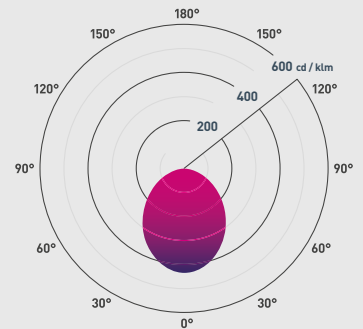

ACCESSORIES

Product code	Description
N/A	No accessories required

Beam angle: 100°

Additional diagrams available at collingwoodlighting.com