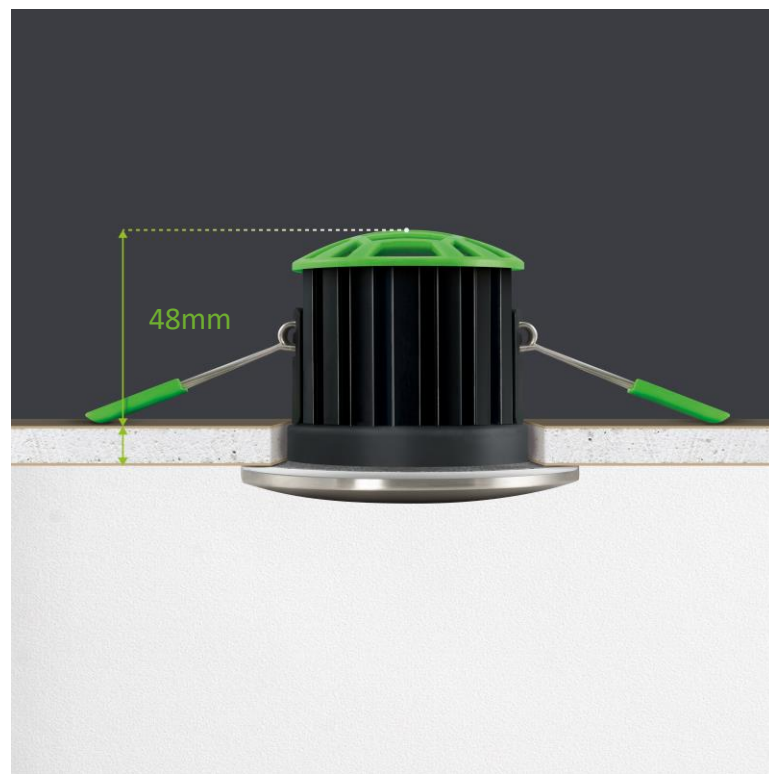

V50™ Performance

High performance colour selectable LED downlight

- 7.5W total wattage
- 650 lumen Cool white setting
- 600 lumen Warm white setting
- 87 Lumens per circuit Watt
- Dimmable as standard
- 60° beam angle
- 3000K and 4000K
- CRI: Ra 80
- 25,000 hours life

V50™ Design

High performance colour selectable LED downlight

- Suitable for 50mm ceiling voids
- 70mm cut out
- Steel body, polycarbonate lens, aluminium bezels
- Strong spring clips
- Twist and lock bezel design
- Lay insulation over top with airflow cap
- Push-fit termination

V50™ Selectable

Next generation fire-rated LED downlight

- Two colour selectable 3000K / 4000K
- Switch sits below ceiling
- Simply twist off bezel to adjust
- Silicone gasket ensures IP65 rating

Colour switchable
from below the ceiling