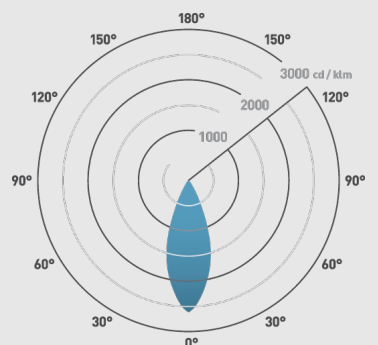

FEATURES

IP rating	IP65
Colour flexibility	Fixed colour
Tilttable	90°
Rotation angle	350°
Dimmable	Yes
Input	220-240V 50/60Hz
LED Lifetime	70,000h L70 B10
CRI	>80Ra
SDCM	3SDCM

INSTALLATION INFORMATION

Bathroom zone	2
Inrush Current	15A 0.5ms
Construction Material	Anodised aluminium
Weight	0.7kg
Maximum ambient temperature	35°C
Electric Class [1, 2, 3]	1

Suitable for indoor and outdoor use

PHOTOMETRICS @ 25°C

Product code	Finish	Wattage	Colour	Beam angle	lm	lm/W	lx @ 1m
WL240A F NW	Silver	8W	4000K	38°	520	65	1471
WL240A F WW	Silver	8W	3000K	38°	413	52	1168
WL240A F 27	Silver	8W	2700K	38°	400	50	1135

N/A	No accessories required
-----	-------------------------

Beam angle: 38°

208mm