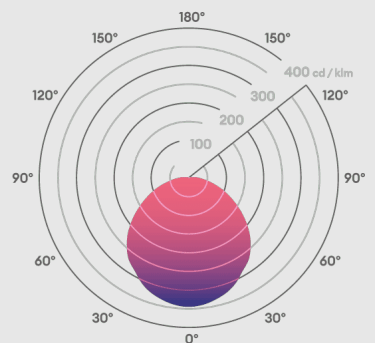

Easy access push fit screwless terminals

Microwave step-dim dusk-dawn sensor, which is programmable by dip switches, saving energy by having it on only when needed

Light source energy efficiency:

Beam angle: 115°