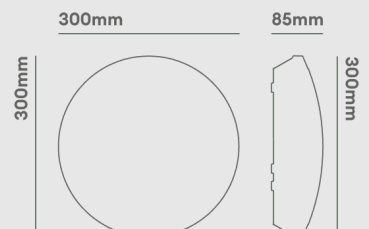

Features & benefits

CCT switchable between 3000K, 4000K & 6500K

Wattage switchable between 18W & 27W

Emergency option available

Slimline design

Multiple mounting options: BESA box, M20 conduit, cable glands

IP65 rated, making it perfect for using outdoors

High efficacy of 120lm/W

Multiple black bezel options available

Easy access push fit screwless terminals

Microwave step-dim dusk-dawn sensor, which is programmable by dip switches, saving energy by having it on only when needed

Light source energy efficiency:

Beam angle: 115°