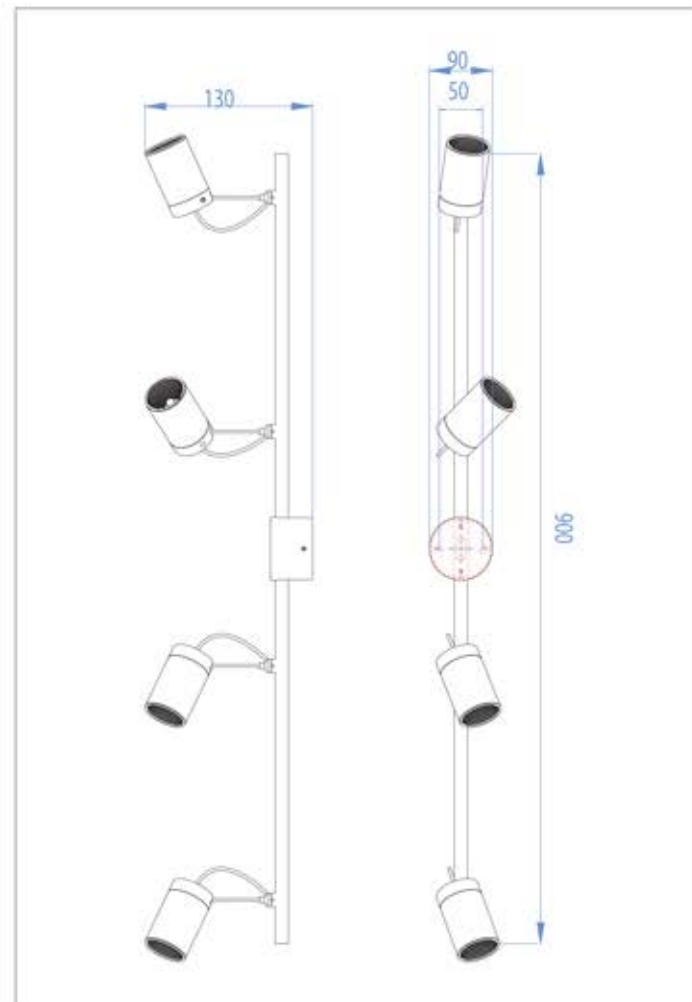

4 x 50w
GU10 excl.

Zones 3