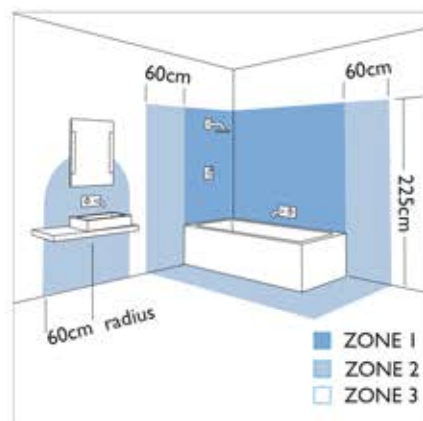

1 x 50w
GU10

excl.

Zones

3

x48

Astro Lighting Ltd.
G2 River Way,
Harlow,
Essex,
CM20 2DP
Great Britain

tel: +44 (0) 1279 427001
fax: +44 (0) 1279 427002
email: sales@astrolighting.co.uk
www.astrolighting.co.uk