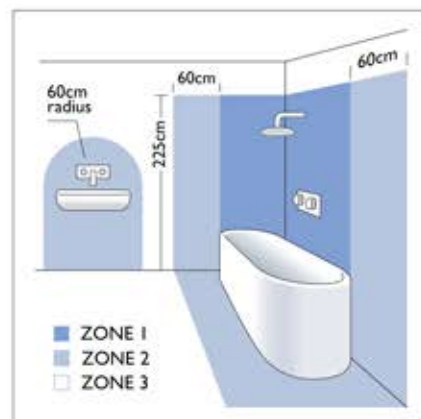

3 x 50w
GU10

excl.

Zones

3