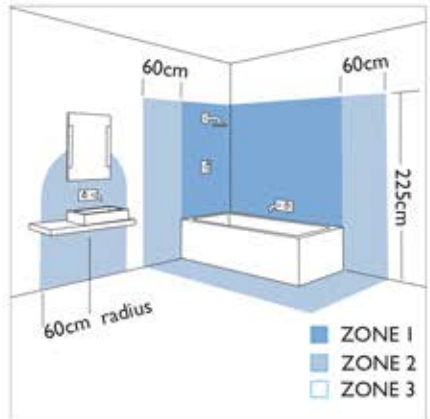

4 x 50w
GU10 excl.

Zones 3