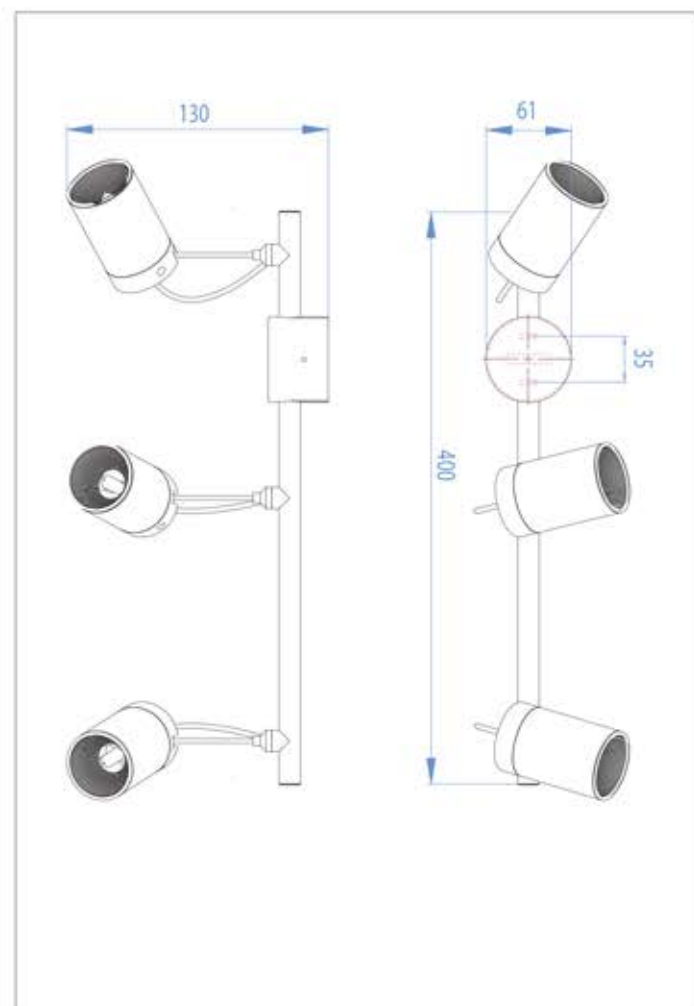

3 x 50w
GU10

excl.

Zones

3

x 6

Astro Lighting Ltd.
G2 River Way, Harlow
CM20 2DP, Great Britain

T: +44 (0) 1279 427001
F: +44 (0) 1279 427002
sales@astrolighting.co.uk
www.astrolighting.co.uk

4 x 50w
GU10  excl.