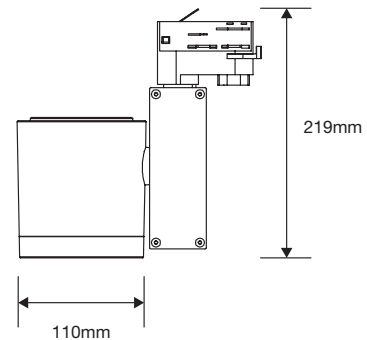

UK Order Code >	703491	703516
Beam Angle	25°	25°
Colour/Finish	White	Black
Weight (g)	2017 (Luminaire only)	2017 (Luminaire only)
Dimensions (H x D mm)	219x110	219x110

50W TECOH® RDX MODULE - 47V

Watts: 50 Hrs Lamp Life: 50,000 Dimmable: N Energy Class: A

UK Order Code >	170439	170428
Colour Temp (K) / CRI	3000 / 82	4000 / 82
Lumens (lm)	4200	4400
Weight (g)	12	12
Dimensions (H x D mm)	7x50	7x50

47 VOLT

50 WATT

4400[†] LUMENS

50,000^{*} HOURS

IP20 RATED

50W TECOH® RDX SPECIFICATION